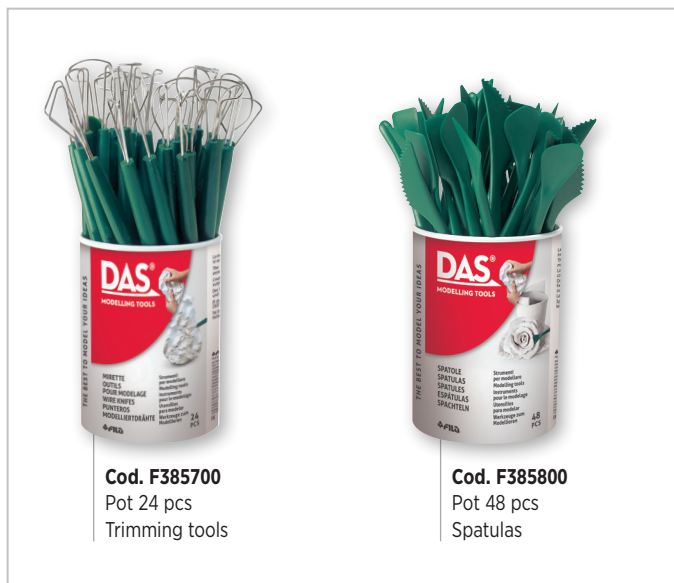

Cod. F385700
Pot 24 pcs
Trimming tools

Cod. F385800
Pot 48 pcs
Spatulas

Wooden Spatulas

Cod. F067900
Hangable Blister 4 pcs
Basic set

Cod. F068000
Hangable Blister 4 pcs
Professional set

Cod. F345000
Hangable Blister 2 pcs
Wooden cutters