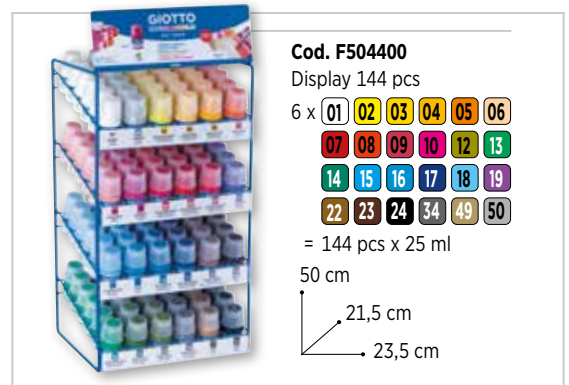

- **(GB)** Acrylic paints in 25 ml pot, with screw cap. Fine colours, water-based, with matt dry effect. Covering and easy to apply, they are ideal for decorating any surface : paper, wood, glass, leather, terracotta, ceramic, plastic, stone, DAS, metal, etc. harmless and safe, mixed together, offer a permanent laydown and good resistance to light. They have a neutral smell and can be washed by hand and brush with warm water and soap.
- **(FR)** Peinture acrylique en pot 25ml, avec bouchon à vis. Couleurs extra fines, à base d'eau, avec effet mat. Couleurs couvrantes et faciles à appliquer, elles sont idéales pour décorer toutes les surfaces: papier, bois, verre, cuir, terracotta, céramique, plastique, pierre, DAS, métal etc... Sécurisées et sûres, les couleurs sont miscibles entre elles et sont permanentes. Bonne résistance à la lumière. Sans odeur, peuvent être lavées sur les mains et les pinceaux avec de l'eau chaude et du savon.
- **(H)** Akril festék, 25 ml-es flakonban, csavaros kupakkal ellátva. Élénk színek, vízbázisú, matt, száraz hatást eredményez. Ideális bármilyen felületre, mint pl. papír, fa, üveg, bőr, kerámia, műanyag, DAS gyurma, fém stb. A felületen ellenáll a fénynek, nem tartalmaz egészségre káros anyagokat. Semleges illata van, bórról és az ecsetről langyos meleg vízzel könnyen lemosható szappannal.
- **(PL)** Farby akrylowe w 25 ml słoiczkach z zakrętką. Kolory na bazie wodnej dające matowy efekt finalny. Dobrze kryjące i łatwe w nakładaniu. Są idealne do dekoracji powierzchni takich jak: papier, drewno, szkło, skóra, terakota, ceramika, plastik, kamień, glina DAS czy metal. Nieszkodliwe i bezpieczne. Wszystkie kolory posiadają dobrą odporność na światło i można je ze sobą mieszać. Neutralny zapach. Zmywalne w ciepłej wodzie z mydłem.
- **(SLO)** Akrilne barve v 25 ml lončku, z navojnim pokrovčkom. Fine barve na vodni osnovi z matiranim suhim učinkom. Prekrivne in enostavne za nanašanje so idealne za dekoriranje katere koli površine: papir, les, steklo, usnje, terakota, keramika, plastika, kamen, DAS, kovina, itd. So varne in neškodljive. Če jih mešamo skupaj, nudijo trajen nanos in dobro odpornost na svetlobo. So nevtralnega vonja in jih lahko speremo z rok in čopiča s toplo vodo in milom.
- **(HR)** Akrilne boje u posudici od 25ml, s navojnim poklopcem. Fine boje, na bazi vode, sa suhim mat efektom. Omogućuju dobru pokrivenost i lako se nanose, pa su tako idealne za ukrašavanje bilo koje površine: papir, karton, staklo, koža, terakota, keramika, plastika, kamen, DAS masa, metal, itd., bezopasne i sigurne, kada se zajedno pomiješaju nude trajno fiksiranje i dobru otpornost na svjetlost. Imaju neutralan miris i mogu se oprati rukom i četkom s toplom vodom i sapunom.

Code	EA	Min	PAC	SHR	CAR	mm	Kg	CAR		
F538200	8 000825 006128	6	006142	-	6	-	24	435x240x160	7,02	006135
F530600	8 000825 006159	1	-	-	1	-	12	290x220x220	6,76	006173
F504400	8 000825 552922	1	-	-	-	-	1	555x285x355	9,32	552939

EA	Min	PAC	SHR	CAR	mm	Kg
25 ml - Pot	6	6	-	72	320x150x150	3,50