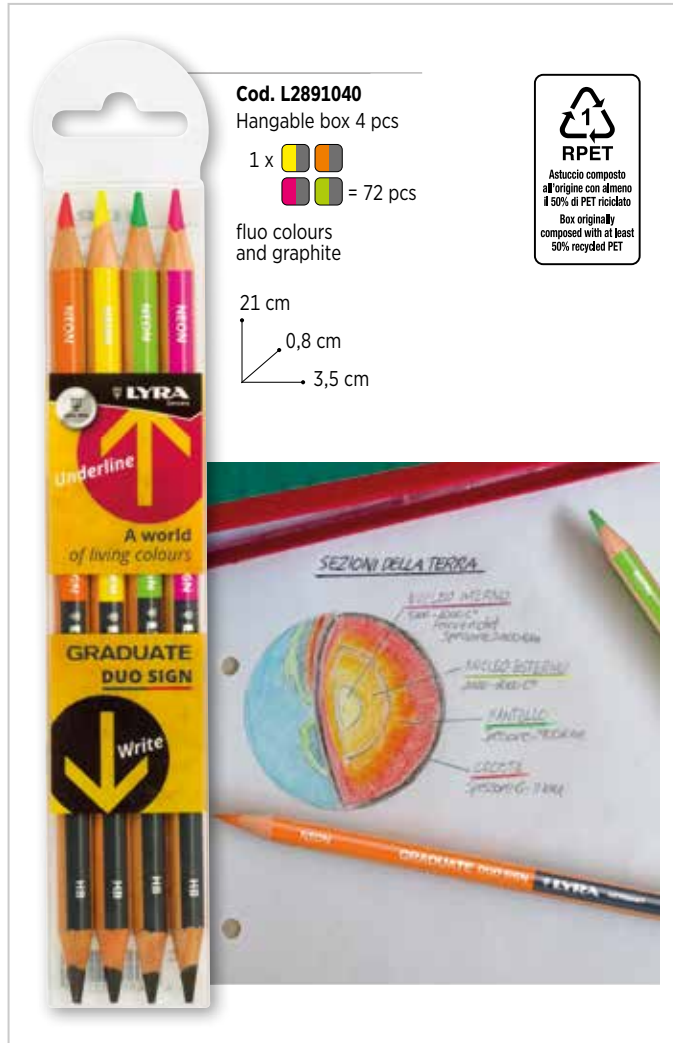

(KSA) كل ما يلزم للكتابة والتظليل في قلم رصاص واحد. قلم رصاص ثنائي الطرف مع سن بقطر 3,8 مم، مصنوع من الخشب المعتمد من برنامج المصادقة على اعتماد الغابات (PEFC) وله قابلية بيري ممتاز. من أحد الجوانب سن جرافيت عالي الجودة من ناحية درجة الصلابة وشدة السواد (HB) ومن الناحية الأخرى قلم تمييز ذو أربع ألوان مختلفة: أصفر متوهج، برتقالي متوهج، أخضر متوهج ووردي متوهج. ليرا جراديبوت دوي "Lyra Graduate duo" هو الرفيق المثالي للدراسة

Cod. L2891040

Hangable box 4 pcs

1 x = 72 pcs

fluo colours
and graphite

21 cm
0,8 cm
3,5 cm